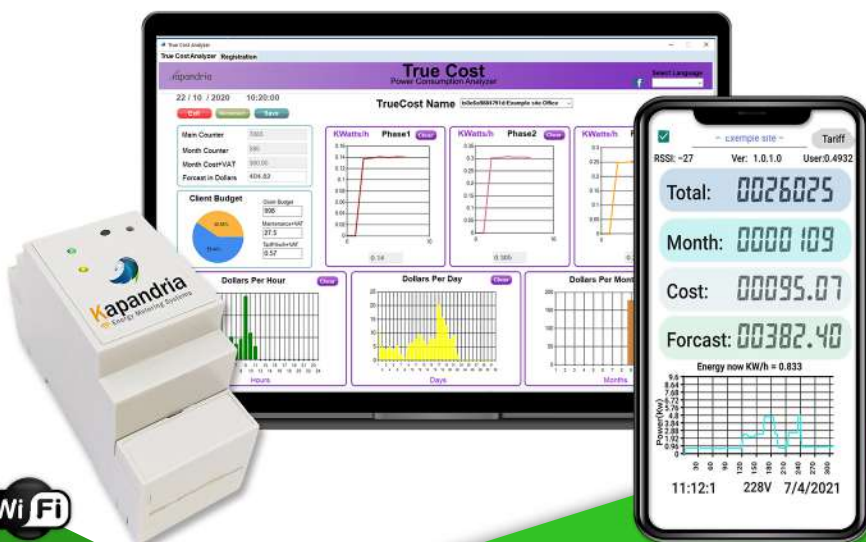

True Cost

Wireless Energy Metering Analyzer

TrueCost is a wireless energy consumption analyzer (US@2001 Patent) that connects directly to your main electrical system (DIN standard) in your home or office. TrueCost measures real-time electrical energy consumption on each phase, which can be displayed on your PC or smartphone application.

Support up to 512 TrueCost users

TrueCost sends generator fault's SMS, includes active/inactive status

Solving a lack of connectivity with 4G LTE router that includes WiFi enables installing TrueCost in sites where no WiFi is available

TrueCost measures the solar panel efficiency. Get alert when energy production is below pre user-defined percentages.

Kapandria
Energy Metering Systems